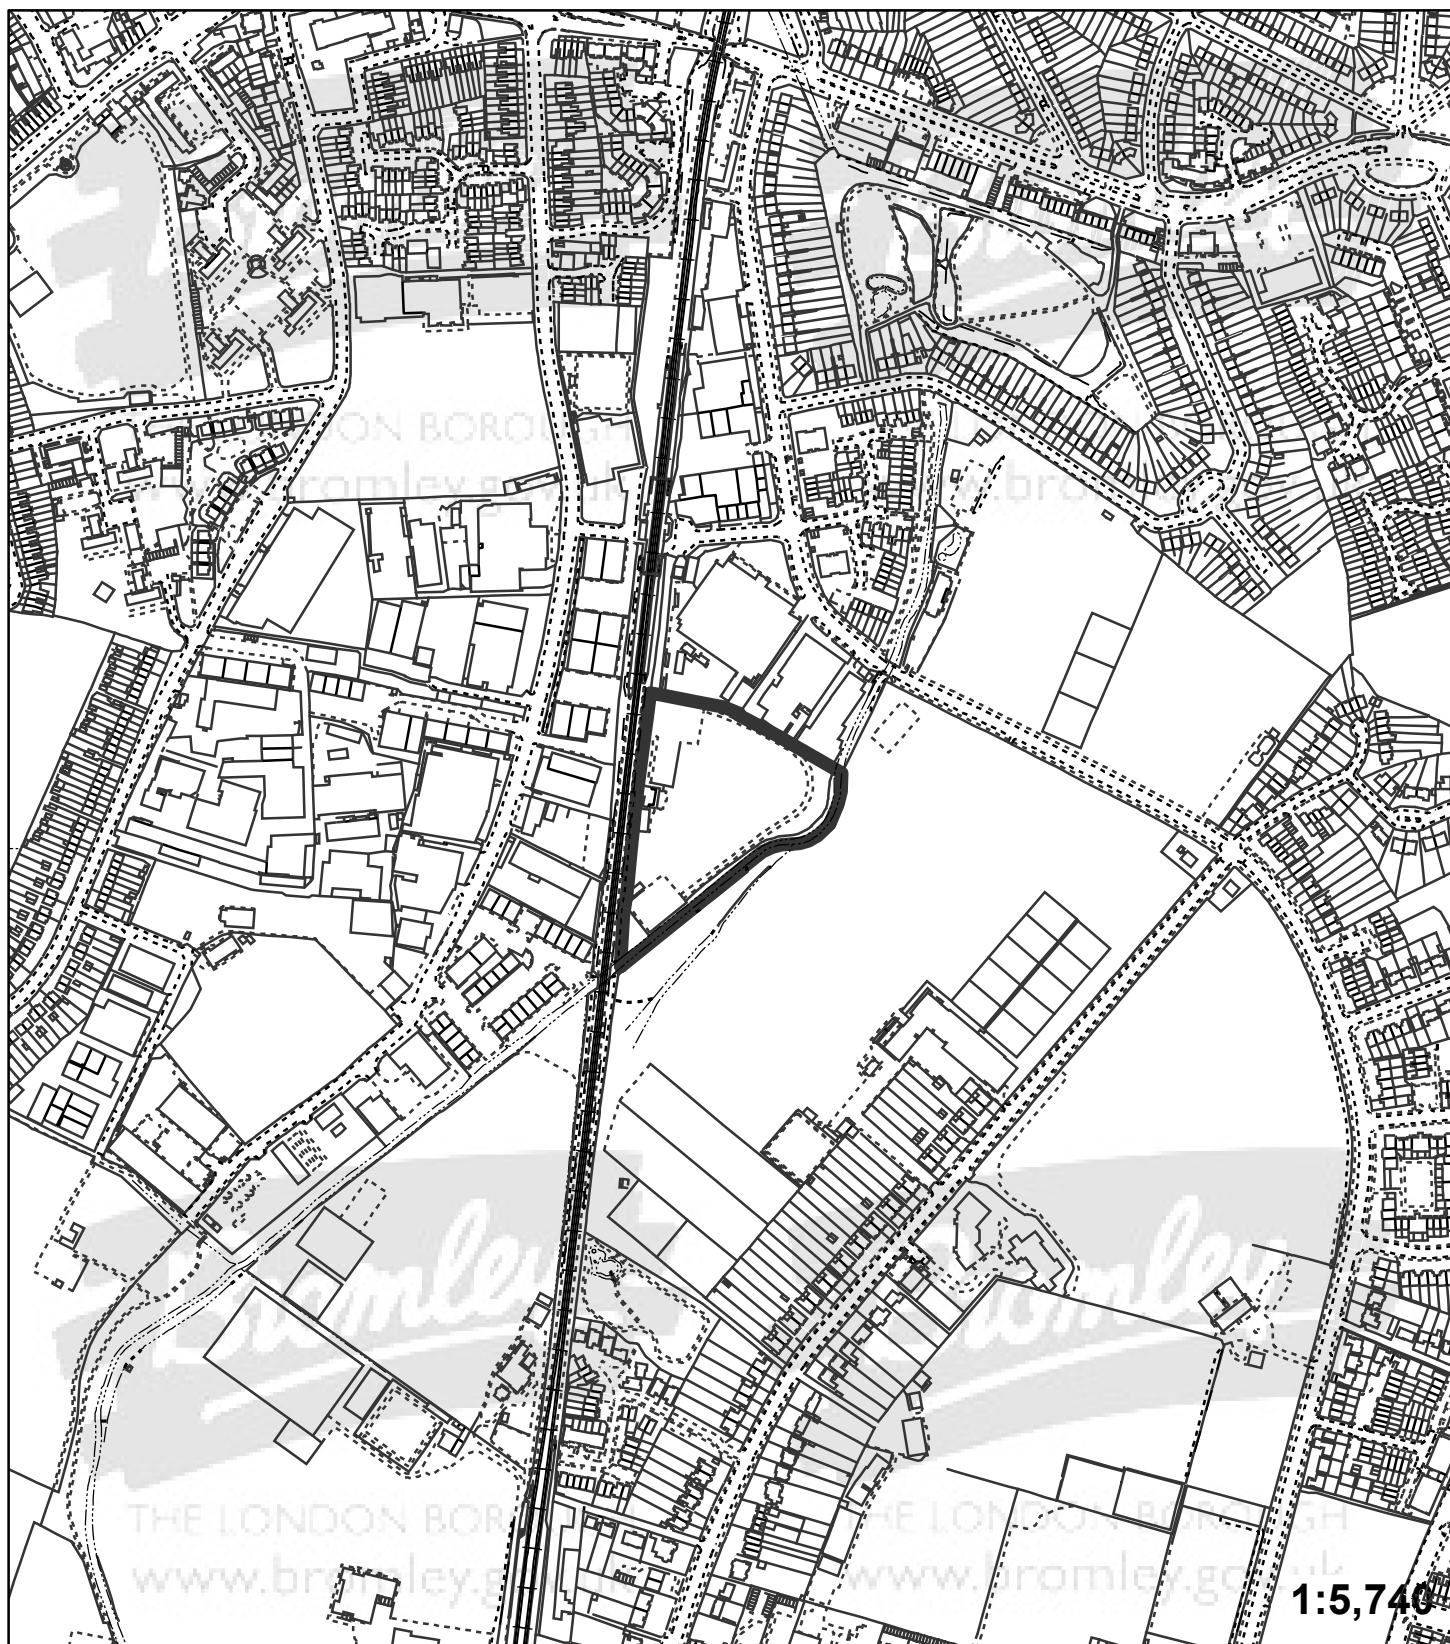

Application:15/00701/FULL1

Address: Footzie Social Club Station Approach Lower Sydenham
London SE26 5BQ

Proposal: Demolition of the existing buildings and redevelopment of the site by the erection of a basement plus part 8/9/10/11/12 storey building comprising 296 residential units (148 x one bed; 135 x two bed and 13 x three bed units) together with the construction of an estate road, 222 car

"This plan is provided to identify the location of the site and should not be used to identify the extent of the application site"

© Crown copyright and database rights 2015. Ordnance Survey 100017661.